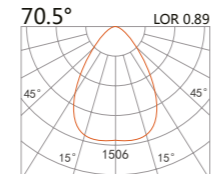

## LIGHT DISTRIBUTION For 3000k

125(Cut out)

## 223 363

LED Power	Colour Temp	Luminous
18W	2700/3000K 4000/5000K	2199lm 2199lm

## LIGHT DISTRIBUTION For 3000k

150(Cut out)

## 223 366

LED Power	Colour Temp	Luminous
52W	2700/3000K 4000/5000K	5123lm 5478lm