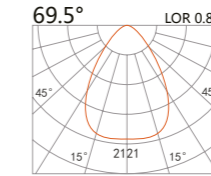

## LIGHT DISTRIBUTION For 3000k

125(Cut out)

## LIGHT DISTRIBUTION For 3000k

150(Cut out)

## LIGHT DISTRIBUTION For 3000k

200(Cut out)