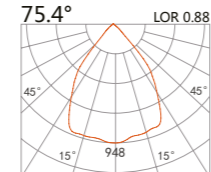

## 223 362

LED Power	Colour Temp	Luminous
13W	2700/3000K 4000/5000K	1425lm 1526lm

## LIGHT DISTRIBUTION For 3000k

125(Cut out)

## 223 366

LED Power	Colour Temp	Luminous
52W	2700/3000K 4000/5000K	5123lm 5478lm