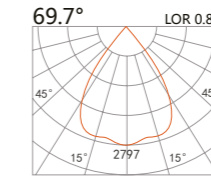

## LIGHT DISTRIBUTION For 3000k

150(Cut out)

## 223 364

LED Power	Colour Temp	Luminous
25W	2700/3000K 4000/5000K	2871lm 2871lm

## LIGHT DISTRIBUTION For 3000k

200(Cut out)